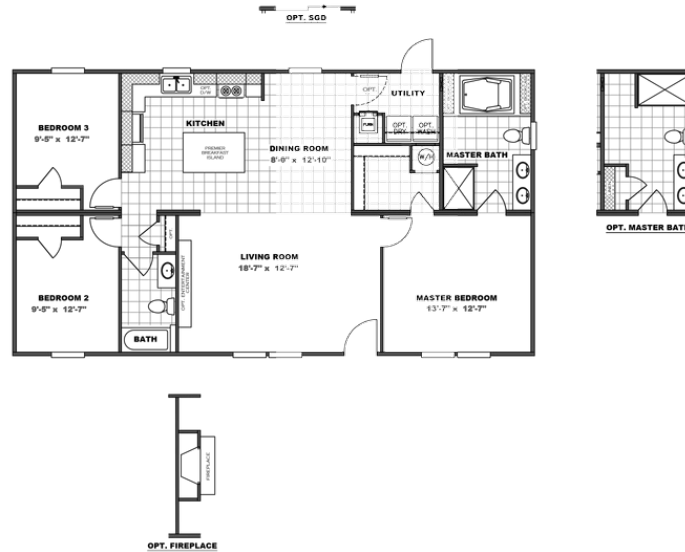

## TRADITION 48 Model number: 34TRA28483AH20

**3 beds • 2 baths • 1344 sq.ft. • 28' width • 48' depth**

Our home building facilities invest in continuous product and process improvements. Plans, dimensions, features, materials, specifications and availability are subject to change without notice or obligation. Renderings and floor plans are representative likenesses of our homes and may differ from the actual homes. We invite you to tour a Home Center near you and inspect the highest value in quality housing available or call (888) 636-6900 to speak with a Home Consultant. Copyright 2017, CMH. All rights reserved.