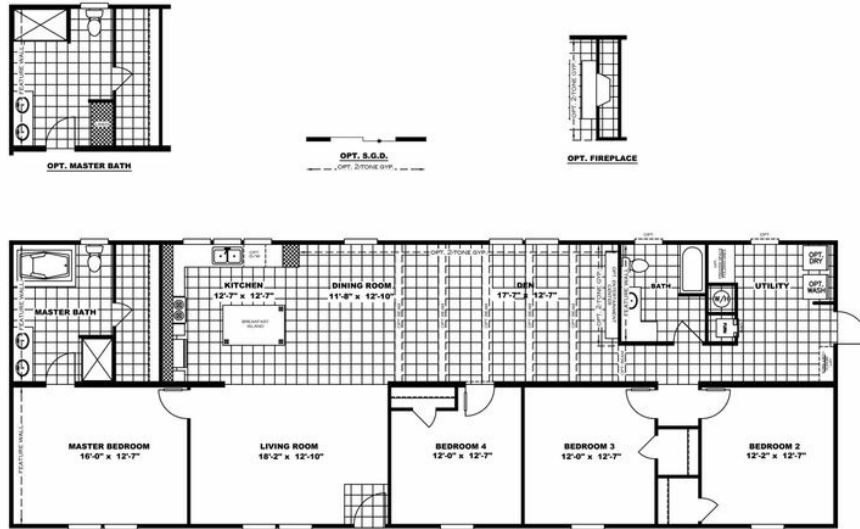

TRADITION 76C Model number: 34TRA28764CH20

4 beds • 2 baths • 2128 sq.ft. • 28' width • 76' depth

Our home building facilities invest in continuous product and process improvements. Plans, dimensions, features, materials, specifications and availability are subject to change without notice or obligation. Renderings and floor plans are representative likenesses of our homes and may differ from the actual homes. We invite you to tour a Home Center near you and inspect the highest value in quality housing available or call (888) 636-6900 to speak with a Home Consultant. Copyright 2017, CMH. All rights reserved.

<https://www.claytonhomeselkins.com>

CLAYTON HOMES-ELKINS

ROUTE 250 SOUTH
ELKINS, WV 26241

Monday - Thursday: 9am - 6pm
Friday: 9am - 6pm
Saturday: 9am - 5pm
Sunday: Closed

(888) 636-6900