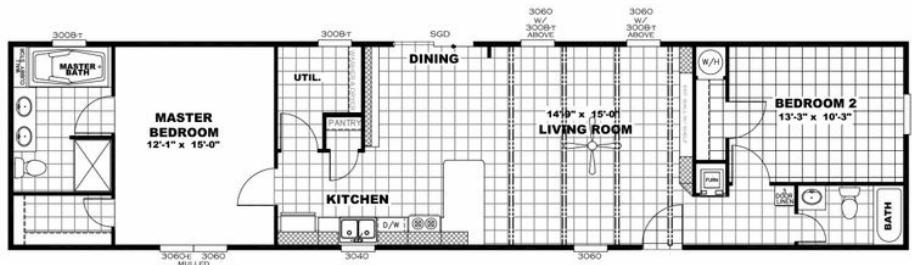

THE ANNIVERSARY 2 bedroom 2 bath

Model number: 22ANV16682AH19

2 beds • 2 baths • 1088 sq.ft. • 16' width • 68' depth

Our home building facilities invest in continuous product and process improvements. Plans, dimensions, features, materials, specifications and availability are subject to change without notice or obligation. Renderings and floor plans are representative likenesses of our homes and may differ from the actual homes. We invite you to tour a Home Center near you and inspect the highest value in quality housing available or call (888) 636-6900 to speak with a Home Consultant. Copyright 2017, CMH. All rights reserved.

<https://www.claytonhomeselkins.com>

CLAYTON HOMES-ELKINS

ROUTE 250 SOUTH
ELKINS, WV 26241

Monday - Thursday: 9am - 6pm
Friday: 9am - 6pm
Saturday: 9am - 5pm
Sunday: Closed

(888) 636-6900