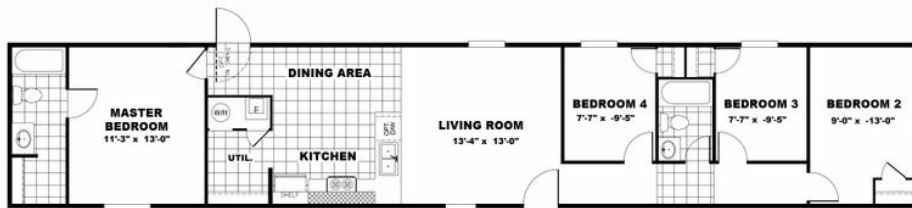

THE GRAND

THE GRAND

Model number: 36TRS14764AH20

4 beds • 2 baths • 1064 sq.ft. • 14' width • 76' depth

Our home building facilities invest in continuous product and process improvements. Plans, dimensions, features, materials, specifications and availability are subject to change without notice or obligation. Renderings and floor plans are representative likenesses of our homes and may differ from the actual homes. We invite you to tour a Home Center near you and inspect the highest value in quality housing available or call (888) 636-6900 to speak with a Home Consultant. Copyright 2017, CMH. All rights reserved.

<https://www.claytonhomeselkins.com>

CLAYTON HOMES-ELKINS

ROUTE 250 SOUTH
ELKINS, WV 26241

Monday - Thursday: 9am - 6pm
Friday: 9am - 6pm
Saturday: 9am - 5pm
Sunday: Closed

(888) 636-6900