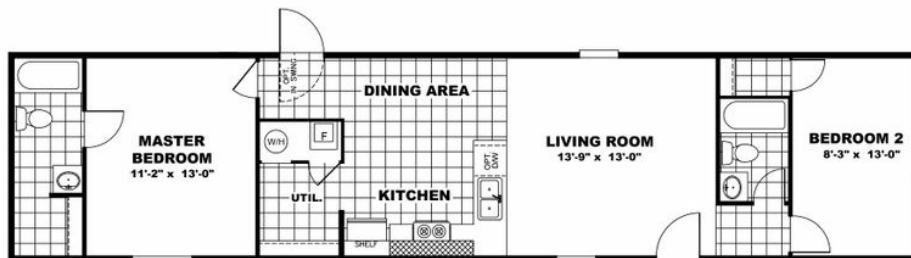

DELIGHT Model number:

2 beds • 2 baths • 820 sq.ft. • 14' width • 60' depth

Our home building facilities invest in continuous product and process improvements. Plans, dimensions, features, materials, specifications and availability are subject to change without notice or obligation. Renderings and floor plans are representative likenesses of our homes and may differ from the actual homes. We invite you to tour a Home Center near you and inspect the highest value in quality housing available or call (888) 636-6900 to speak with a Home Consultant. Copyright 2017, CMH. All rights reserved.

<https://www.claytonhomeselkins.com>

CLAYTON HOMES-ELKINS

ROUTE 250 SOUTH
ELKINS, WV 26241

Monday - Thursday: 9am - 6pm
Friday: 9am - 6pm
Saturday: 9am - 5pm
Sunday: Closed

(888) 636-6900