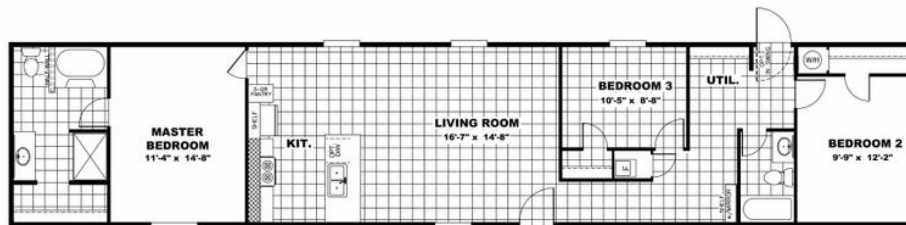

VICTORY PLUS

VICTORY PLUS Model number:

3 beds • 2 baths • 1165 sq.ft. • 16' width • 76' depth

Our home building facilities invest in continuous product and process improvements. Plans, dimensions, features, materials, specifications and availability are subject to change without notice or obligation. Renderings and floor plans are representative likenesses of our homes and may differ from the actual homes. We invite you to tour a Home Center near you and inspect the highest value in quality housing available or call (888) 636-6900 to speak with a Home Consultant. Copyright 2017, CMH. All rights reserved.

<https://www.claytonhomeselkins.com>

CLAYTON HOMES-ELKINS

ROUTE 250 SOUTH
ELKINS, WV 26241

Monday - Thursday: 9am - 6pm
Friday: 9am - 6pm
Saturday: 9am - 5pm
Sunday: Closed

(888) 636-6900